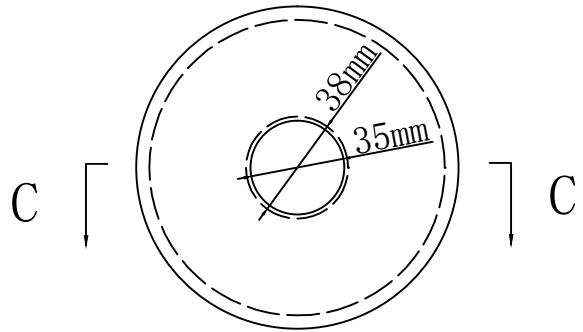

Crimped Wheel-Top is the same to Down

VIEW C-C

O. D	I. D	HEIGHT
< 122- < 125mm	< 35mm- < 38mm TAPER BORE	50mm