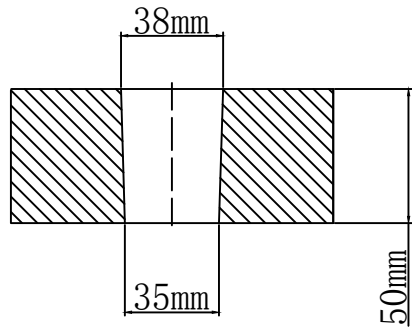

Crimped Wheel-Top is the same to Down

VIEW C-C

O. D	I. D	HEIGHT
< 122- < 125mm	< 35mm- < 38mm TAPER BORE	50mm